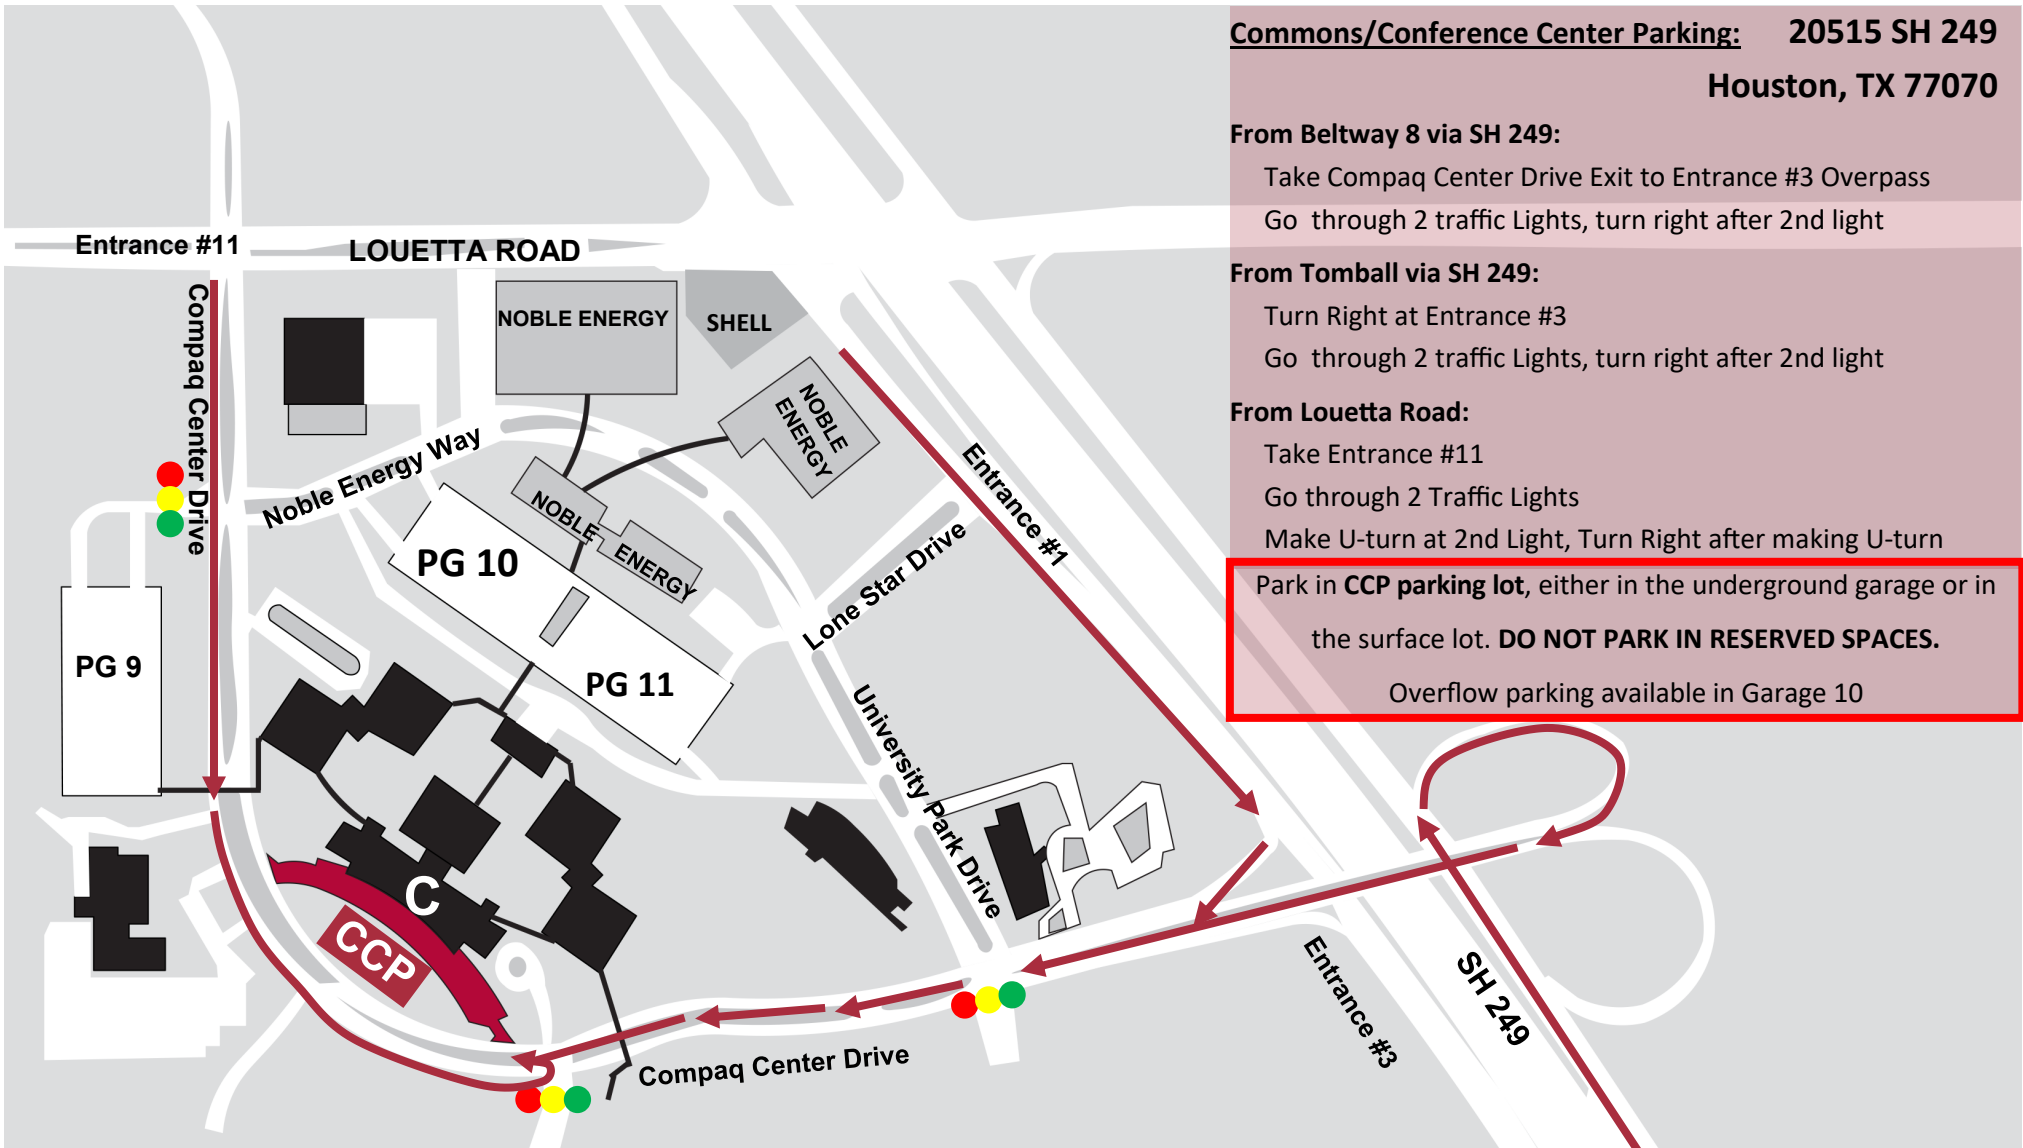

# CONFERENCE CENTER RESERVED PARKING LONE STAR COLLEGE UNIVERSITY PARK CAMPUS—281.290.2872

Commons/Conference Center Parking: 20515 SH 249

Houston, TX 77070

**From Beltway 8 via SH 249:**

Take Compaq Center Drive Exit to Entrance #3 Overpass  
Go through 2 traffic Lights, turn right after 2nd light

**From Tomball via SH 249:**

Turn Right at Entrance #3  
Go through 2 traffic Lights, turn right after 2nd light

**From Louetta Road:**

Take Entrance #11  
Go through 2 Traffic Lights  
Make U-turn at 2nd Light, Turn Right after making U-turn

Park in **CCP parking lot**, either in the underground garage or in the surface lot. **DO NOT PARK IN RESERVED SPACES.**

Overflow parking available in Garage 10

**CCP: Reserved Conference Center Parking**